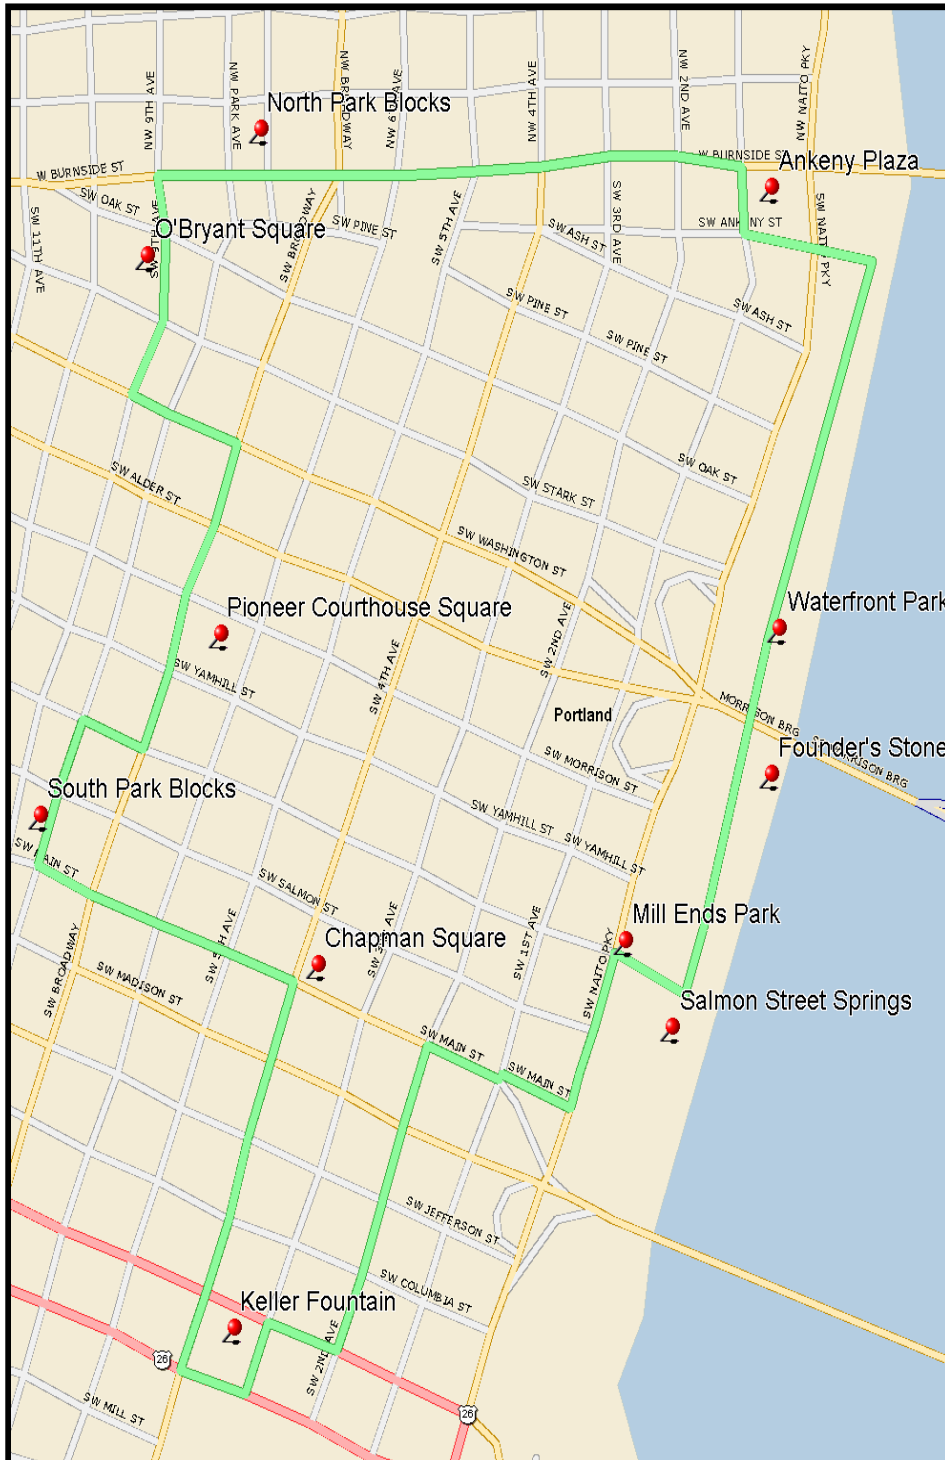

Portland Parks & Open Spaces

Portland, Oregon

1. **Pioneer Courthouse Square**
(Between SW Morrison & SW Yamhill, on SW Broadway)
2. **South Park Blocks** (Between SW Salmon and SW Main on Park)
3. **Chapman Square** (On SW 4th Ave. & Main St.)
4. **Keller Fountain Park** (Between SW Clay & SW Market and 3rd Ave & 4th Ave)
5. **Mill Ends Park** (SW Naito Parkway & Taylor St.)
6. **Salmon Street Springs In Waterfront Park** (At the end of SW Salmon Street, in Waterfront Park)
7. **Founders Stone in Waterfront Park** (in Waterfront Park)
8. **Waterfront Park** (On the east side of Naito Parkway)
9. **Ankeny Plaza** (On 1st Ave. between W Burnside and SW Ankeny)
10. **North Park Blocks** (NW Park Ave. from Ankeny St. to Glisan St.)
11. **O'Bryant Square** (Between SW Park & 9th Ave and SW Oak and SW Stark)