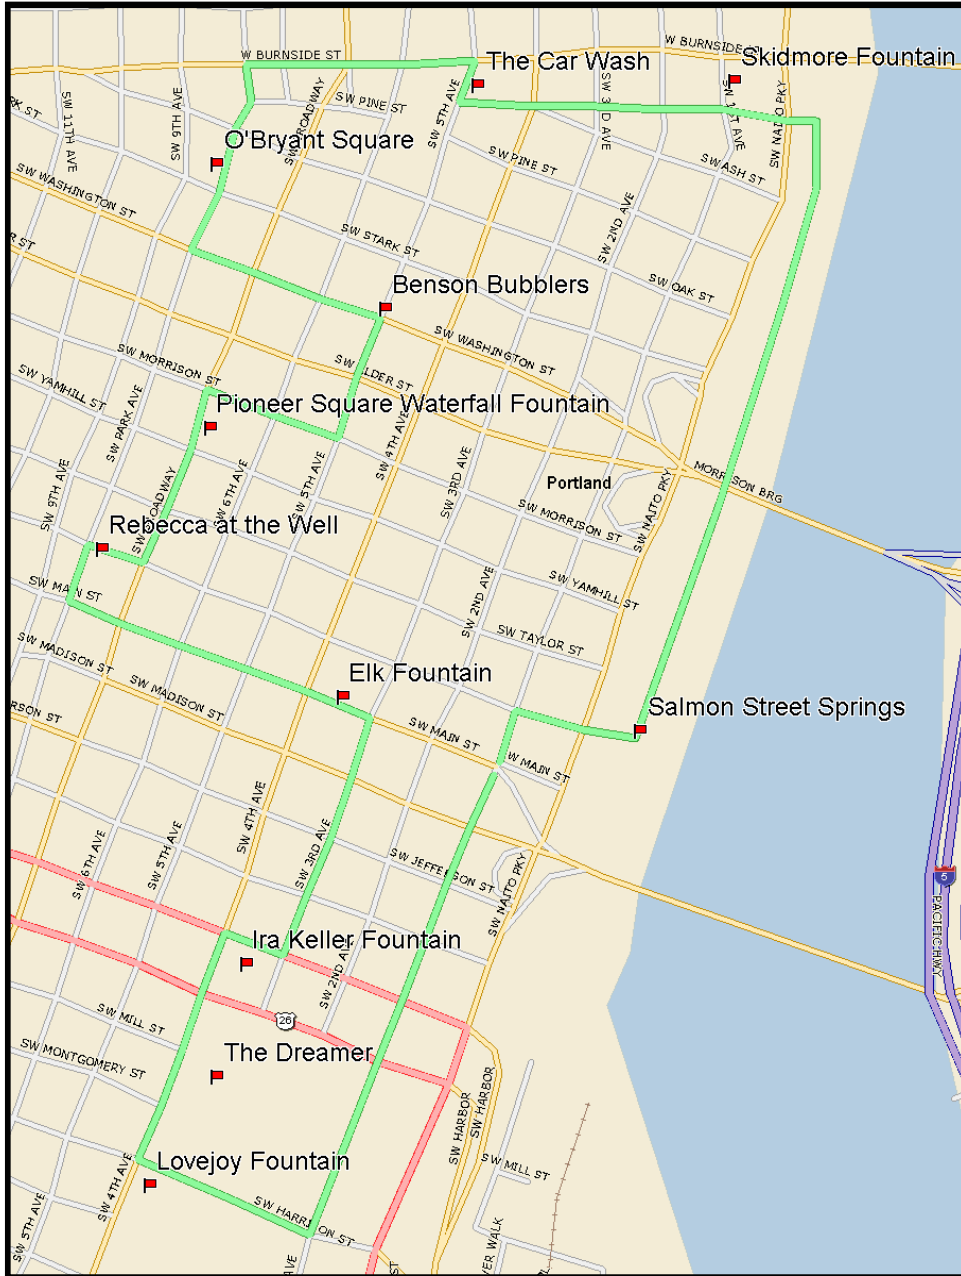

Portland Fountain Tour Portland, Oregon

1. **Pioneer Square Waterfall Fountain** (Between SW Morrison & SW Yamhill, on SW Broadway)
2. **Rebecca at the Well** (Between SW Salmon and SW Main in the South Park Blocks)
3. **Elk Fountain** (On SW Main St. between 3rd Ave. & 4th Ave.)
4. **Ira Keller Fountain** (Between SW Clay & SW Market and 3rd Ave & 4th Ave)
5. **The Dreamer** (In Pettygrove Park between SW Market and SW Harrison)
6. **Lovejoy Fountain** (On SW Hall between 3rd Ave & 4th Ave)
7. **Salmon Street Springs** (At the end of SW Salmon Street, in Waterfront Park)
8. **Skidmore Fountain** (On 1st Ave. between W Burnside and SW Ankeny)
9. **The Car Wash** (At 5th Ave and Ankeny)
10. **O'Bryant Square Fountain** (Between SW Park & 9th Ave and SW Oak and SW Stark)
11. **Benson Bubblers** (At 5th Ave and SW Washington)